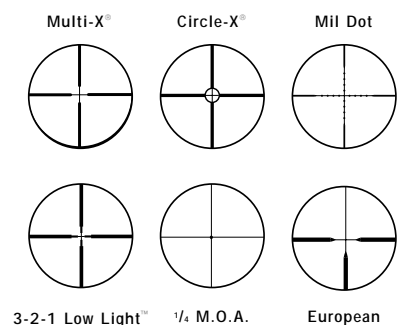

Types of Reticles

A reticle is the crosshair or pattern placed in the eyepiece of the scope which establishes the gun's position on the target.