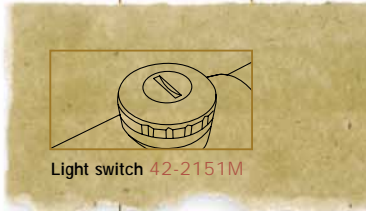

ELITE® 4200

Rainguard® lens treatment prevents external fogging in cold, wet weather.

One-piece tube is hammer-forged from an aluminum and titanium alloy for 30% more strength.

100% waterproof / fogproof/shockproof construction.

1/4 M.O.A. or finer fingertip, audible/resettable windage and elevation adjustments.

Purged with dry nitrogen to prevent internal fogging.

Fully multi-coated optics for an incredible 95% light transmission at 550nm.

Four times the range of low-to-high magnification.

1.5-6 x 36mm

Compact, low-profile scope for close hunting in brush or heavy timber. An excellent choice for slug guns.

42-1636M

Reticle: Multi-X® Finish: Matte

2.5-10 x 40mm

A great all-round big game hunting scope.

42-2104S

Reticle: Multi-X® Finish: Silver

42-2104M

Reticle: Multi-X® Finish: Matte

42-2104G

Reticle: Multi-X® Finish: Gloss

2.5-10 x 50mm

The premier low-light big game hunting scope.

42-2105M

Reticle: Multi-X® Finish: Matte

2.5-10 x 50mm

The ultimate low-light scope featuring a battery-powered illuminated dot reticle.

42-2151M

Reticle: Illuminated Dot Finish: Matte Tube: 30mm Special Features: CR 2032 Battery

Rainguard®: Bushnell's permanent, patented, hydrophobic (water-repellant) lens coating prevents fogging by causing condensation from rain, sleet, snow or even your own breath to bead up into much smaller droplets than on standard coatings. Smaller droplets scatter less light which results in a clearer, brighter view. Now the hunter won't miss the shot of a lifetime because of rain or accidentally breathing on his eyepiece.